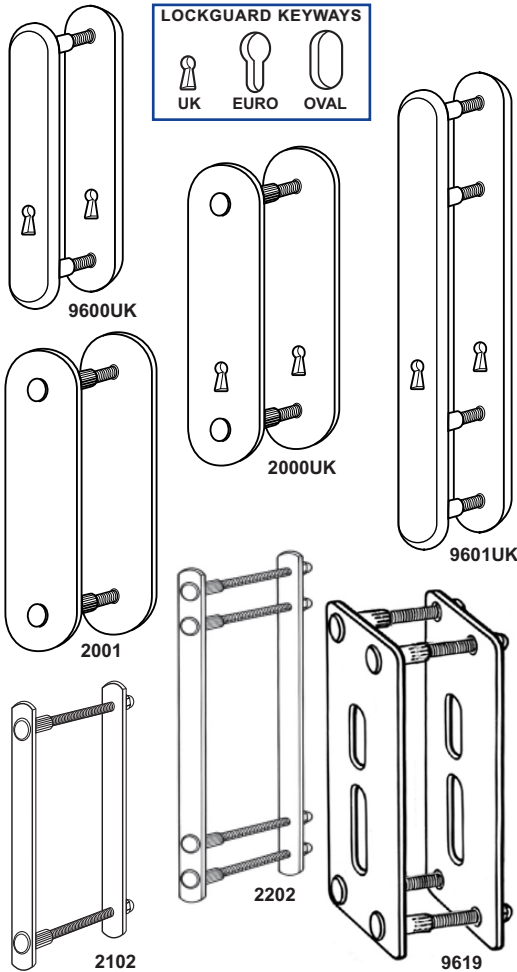

KICKSTOP HINGEGUARD™

DOOR REINFORCER for HINGE

2001	NO KEYWAY - 2 BOLT FIXINGS	
WH, BN, SS	203 x 50 x 3mm	£36.90

KICKSTOP SASHLOCKGUARD™

DOOR REINFORCER for MORTICE SASHLOCK

Reversible Offset Plates - use with existing lock furniture

9619	UNIVERSAL - 4 BOLT FIXINGS	
BK, WH, G, SS	240 x 75 x 3mm	£52.40

KICKSTOP FRAMEGUARD™

FRAME REINFORCER for STRIKING PLATE or HINGE

9602	BEVEL EDGE PLATES - 4 BOLT FIXINGS	
BK, WH, G, SS	300 x 20 x 7mm	£44.30
BLX, CP	300 x 20 x 7mm	£56.90
2002	ROUND EDGE PLATES - 4 BOLT FIXINGS	
WH, BN, SS	300 x 20 x 5mm	£34.90
2012 WH	300 x 16 x 5mm	£34.90
2102	ROUND EDGE PLATES - 2 BOLT FIXINGS	
WH, BN, SS	203 x 20 x 5mm	£29.90
2202	ROUND EDGE PLATES - 4 BOLT FIXINGS	
WH, BN, SS	240 x 20 x 5mm	£34.90
2003	OFFSET 40mm WIDE EXTERNAL PLATE	
WH, BN, SS	300 x 20 x 5mm	£38.60