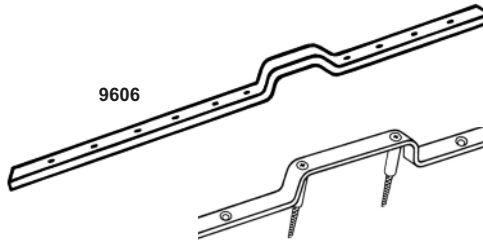

9611 WH, BN		610 x 16 x 5mm (24" x 5/8")	£28.70
9611 BLX		610 x 16 x 5mm (24" x 5/8")	£47.70

9610 WH, BN	LARGE STAPLE - 30 x 97mm	1980 x 20 x 5mm (78" x 3/4")	£43.70
9617 WH, BN		610 x 20 x 5mm (24" x 3/4")	£30.70
9617 BLX		610 x 20 x 5mm (24" x 3/4")	£49.70

NARROW	EXTRA LARGE STAPLE - 40 x 105mm		
9630 WH, BN		1980 x 16 x 5mm (78" x 5/8")	£35.70
9632 WH, BN		610 x 16 x 5mm (24" x 5/8")	£28.70

WIDE	EXTRA LARGE STAPLE - 40 x 105mm		
9631 WH, BN		1980 x 20 x 5mm (78" x 3/4")	£43.70

NARROW	INGERSOLL SC71 - LEFT HAND		
9612 WH, BN		1980 x 16 x 5mm (78" x 5/8")	£44.90

NARROW	INGERSOLL SC71 - RIGHT HAND		
9613 WH, BN		1980 x 16 x 5mm (78" x 5/8")	£44.90

Stapleguard Frame Reinforcer for lock side
4 staple sizes - bolted through door frame

Hingeguard Frame Reinforcers for hinge side
With countersunk holes for screw fixing

Birmingham Bar Frame Reinforcer for hinge side
(or lock side - if there is no rim lock fitted)
With countersunk holes for screw fixing