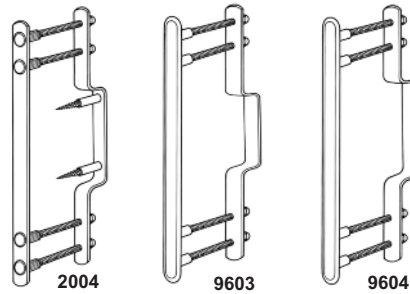

WIDE

9607 WH, BN	STANDARD STAPLE - 30 x 70mm	1980 x 20 x 5mm (78" x 3/4")	£43.70
9616 WH, BN		610 x 20 x 5mm (24" x 3/4")	£30.70
9616 BLX		610 x 20 x 5mm (24" x 3/4")	£49.70

9609 WH, BN	LARGE STAPLE - 30 x 97mm	1980 x 16 x 5mm (78" x 5/8")	£35.70
2609 WH		1830 x 16 x 5mm (72" x 5/8")	£34.70

9611 WH, BN		610 x 16 x 5mm (24" x 5/8")	£28.70
9611 BLX		610 x 16 x 5mm (24" x 5/8")	£47.70

9610 WH, BN	LARGE STAPLE - 30 x 97mm	1980 x 20 x 5mm (78" x 3/4")	£43.70
9617 WH, BN		610 x 20 x 5mm (24" x 3/4")	£30.70
9617 BLX		610 x 20 x 5mm (24" x 3/4")	£49.70

NARROW	EXTRA LARGE STAPLE - 40 x 105mm		
9630 WH, BN		1980 x 16 x 5mm (78" x 5/8")	£35.70
9632 WH, BN		610 x 16 x 5mm (24" x 5/8")	£28.70

WIDE	EXTRA LARGE STAPLE - 40 x 105mm		
9631 WH, BN		1980 x 20 x 5mm (78" x 3/4")	£43.70

NARROW	INGERSOLL SC71 - LEFT HAND		
9612 WH, BN		1980 x 16 x 5mm (78" x 5/8")	£44.90

NARROW	INGERSOLL SC71 - RIGHT HAND		
9613 WH, BN		1980 x 16 x 5mm (78" x 5/8")	£44.90

Stapleguard Frame Reinforcer for lock side
4 staple sizes - bolted through door frame