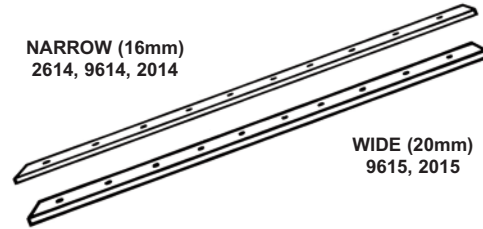

Hingeguard Frame Reinforcers for hinge side
With countersunk holes for screw fixing

Birmingham Bar Frame Reinforcer for hinge side
(or lock side - if there is no rim lock fitted)
With countersunk holes for screw fixing