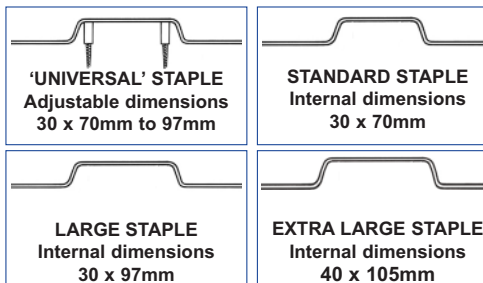

London Bar Frame Reinforcer for lock side
5 staple sizes - std, lge, extra lge, universal & SC71
With countersunk holes for screw fixing

KICKSTOP®

Britain's largest range of Secondary Door Security Products
London Bars, Birmingham Bars, Door Reinforcers,
Frame Reinforcers, Anti-Jemmy Devices
Doorguard Security Bars and Doorguard Security Grille

"71% of burglars target the doors of a property - usually by forcing a lock"
Home Office statistics

HOW SECURE IS YOUR DOOR?

PRICE LIST
(Excluding VAT)

JANUARY 2020

All Registered Designs and Trademarks are Patent Office Protected
Registered Designs, Trademarks, Image Artwork and Text are the property of
Kickstop Security Products Ltd

KICKSTOP SECURITY PRODUCTS LTD
Unit 45i The Mall, Leyton Industrial Village, Leyton, London E10 7QP

Tel: 01536 790168 Fax: 01536 790710

sales@kickstop.co.uk
www.kickstop.co.uk