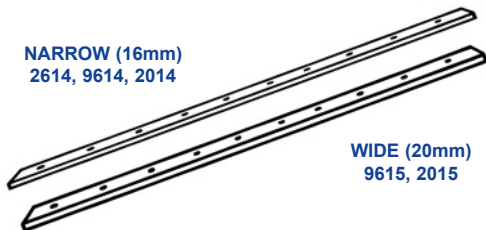

NARROW	LARGE STAPLE - 30 x 97mm	
9609 WH, BN	1980 x 16 x 5mm (78" x 5/8")	£14.40
2609 WH	1830 x 16 x 5mm (72" x 5/8")	£13.20
9611 WH, BN	610 x 16 x 5mm (24" x 5/8")	£12.60
9611 BLX	610 x 16 x 5mm (24" x 5/8")	£22.90
WIDE	LARGE STAPLE - 30 x 97mm	
9610 WH, BN	1980 x 20 x 5mm (78" x 3/4")	£18.40
9617 WH, BN	610 x 20 x 5mm (24" x 3/4")	£13.20
9617 BLX	610 x 20 x 5mm (24" x 3/4")	£22.90

NARROW	EXTRA LARGE STAPLE - 40 x 105mm	
9630 WH, BN	1980 x 16 x 5mm (78" x 5/8")	£14.40
WIDE	EXTRA LARGE STAPLE - 40 x 105mm	
9631 WH, BN	1980 x 20 x 5mm (78" x 3/4")	£18.40

NARROW	INGERSOLL SC71 - LEFT HAND	
9612 WH, BN	1980 x 16 x 5mm (78" x 5/8")	£15.80
NARROW	INGERSOLL SC71 - RIGHT HAND	
9613 WH, BN	1980 x 16 x 5mm (78" x 5/8")	£15.80

2004 9603 9604
Stapleguard Frame Reinforcer for lock side
4 staple sizes - bolted through door frame

9618 2018
Hingeguard Frame Reinforcers for hinge side
With countersunk holes for screw fixing

NARROW (16mm)
2614, 9614, 2014
WIDE (20mm)
9615, 2015
Birmingham Bar Frame Reinforcer for hinge side
(or lock side - if there is no rim lock fitted)
With countersunk holes for screw fixing

9606
London Bar Frame Reinforcer for lock side
5 staple sizes - std, lge, extra lge, universal & SC71
With countersunk holes for screw fixing

UNIVERSAL STAPLE
Adjustable dimensions
30 x 70mm to 97mm

STANDARD STAPLE
Internal dimensions
30 x 70mm