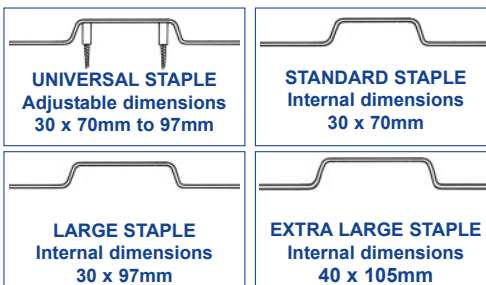

NARROW	LARGE STAPLE - 30 x 97mm	
9609 WH, BN	1980 x 16 x 5mm (78" x 5/8")	£14.40
2609 WH	1830 x 16 x 5mm (72" x 5/8")	£13.20
9611 WH, BN	610 x 16 x 5mm (24" x 5/8")	£12.60
9611 BLX	610 x 16 x 5mm (24" x 5/8")	£22.90
WIDE	LARGE STAPLE - 30 x 97mm	
9610 WH, BN	1980 x 20 x 5mm (78" x 3/4")	£18.40
9617 WH, BN	610 x 20 x 5mm (24" x 3/4")	£13.20
9617 BLX	610 x 20 x 5mm (24" x 3/4")	£22.90

NARROW	EXTRA LARGE STAPLE - 40 x 105mm	
9630 WH, BN	1980 x 16 x 5mm (78" x 5/8")	£14.40
WIDE	EXTRA LARGE STAPLE - 40 x 105mm	
9631 WH, BN	1980 x 20 x 5mm (78" x 3/4")	£18.40

NARROW	INGERSOLL SC71 - LEFT HAND	
9612 WH, BN	1980 x 16 x 5mm (78" x 5/8")	£15.80
NARROW	INGERSOLL SC71 - RIGHT HAND	
9613 WH, BN	1980 x 16 x 5mm (78" x 5/8")	£15.80

2004 9603 9604
Stapleguard Frame Reinforcer for lock side
4 staple sizes - bolted through door frame

9618 2018
Hingeguard Frame Reinforcers for hinge side
With countersunk holes for screw fixing

NARROW (16mm)
2614, 9614, 2014
WIDE (20mm)
9615, 2015
Birmingham Bar Frame Reinforcer for hinge side
(or lock side - if there is no rim lock fitted)
With countersunk holes for screw fixing

9606
London Bar Frame Reinforcer for lock side
5 staple sizes - std, lge, extra lge, universal & SC71
With countersunk holes for screw fixing

UNIVERSAL STAPLE
Adjustable dimensions
30 x 70mm to 97mm

STANDARD STAPLE
Internal dimensions
30 x 70mm