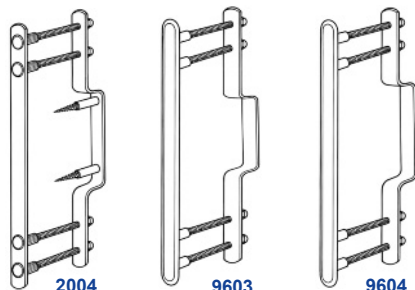

KICKSTOP LONDON BAR®

NARROW	UNIVERSAL STAPLE - 30 x 70 to 97mm	
2009 WH	1830 x 16 x 5mm (72" x 5/8")	£17.40
2011 WH	610 x 16 x 5mm (24" x 5/8")	£15.80
WIDE	UNIVERSAL STAPLE - 30 x 70 to 97mm	
2010 WH	1830 x 20 x 5mm (72" x 3/4")	£21.40
2017 WH	610 x 20 x 5mm (24" x 3/4")	£16.20

NARROW	STANDARD STAPLE - 30 x 70mm	
9606 WH, BN	1980 x 16 x 5mm (78" x 5/8")	£14.40
2606 WH	1830 x 16 x 5mm (72" x 5/8")	£13.20
9608 WH, BN	610 x 16 x 5mm (24" x 5/8")	£12.60
9608 BLX	610 x 16 x 5mm (24" x 5/8")	£22.90
WIDE	STANDARD STAPLE - 30 x 70mm	
9607 WH, BN	1980 x 20 x 5mm (78" x 3/4")	£18.40
9616 WH, BN	610 x 20 x 5mm (24" x 3/4")	£13.20
9616 BLX	610 x 20 x 5mm (24" x 3/4")	£22.90

NARROW	LARGE STAPLE - 30 x 97mm	
9609 WH, BN	1980 x 16 x 5mm (78" x 5/8")	£14.40
2609 WH	1830 x 16 x 5mm (72" x 5/8")	£13.20
9611 WH, BN	610 x 16 x 5mm (24" x 5/8")	£12.60
9611 BLX	610 x 16 x 5mm (24" x 5/8")	£22.90
WIDE	LARGE STAPLE - 30 x 97mm	
9610 WH, BN	1980 x 20 x 5mm (78" x 3/4")	£18.40
9617 WH, BN	610 x 20 x 5mm (24" x 3/4")	£13.20
9617 BLX	610 x 20 x 5mm (24" x 3/4")	£22.90

NARROW	EXTRA LARGE STAPLE - 40 x 105mm	
9630 WH, BN	1980 x 16 x 5mm (78" x 5/8")	£14.40
WIDE	EXTRA LARGE STAPLE - 40 x 105mm	
9631 WH, BN	1980 x 20 x 5mm (78" x 3/4")	£18.40

NARROW	INGERSOLL SC71 - LEFT HAND	
9612 WH, BN	1980 x 16 x 5mm (78" x 5/8")	£15.80
NARROW	INGERSOLL SC71 - RIGHT HAND	
9613 WH, BN	1980 x 16 x 5mm (78" x 5/8")	£15.80

2004 9603 9604
Stapleguard Frame Reinforcer for lock side
4 staple sizes - bolted through door frame