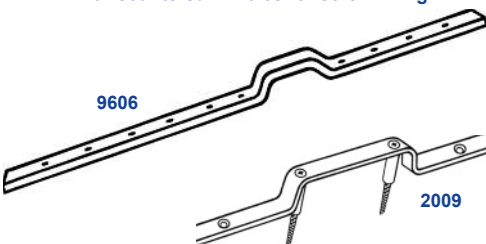

NARROW	LARGE STAPLE - 30 x 97mm	
9609 WH, BN	1980 x 16 x 5mm (78" x 5/8")	£14.40
2609 WH	1830 x 16 x 5mm (72" x 5/8")	£13.20
9611 WH, BN	610 x 16 x 5mm (24" x 5/8")	£12.60
9611 BLX	610 x 16 x 5mm (24" x 5/8")	£22.90
WIDE	LARGE STAPLE - 30 x 97mm	
9610 WH, BN	1980 x 20 x 5mm (78" x 3/4")	£18.40
9617 WH, BN	610 x 20 x 5mm (24" x 3/4")	£13.20
9617 BLX	610 x 20 x 5mm (24" x 3/4")	£22.90

NARROW	EXTRA LARGE STAPLE - 40 x 105mm	
9630 WH, BN	1980 x 16 x 5mm (78" x 5/8")	£14.40
WIDE	EXTRA LARGE STAPLE - 40 x 105mm	
9631 WH, BN	1980 x 20 x 5mm (78" x 3/4")	£18.40

NARROW	INGERSOLL SC71 - LEFT HAND	
9612 WH, BN	1980 x 16 x 5mm (78" x 5/8")	£15.80
NARROW	INGERSOLL SC71 - RIGHT HAND	
9613 WH, BN	1980 x 16 x 5mm (78" x 5/8")	£15.80

2004 9603 9604
Stapleguard Frame Reinforcer for lock side
4 staple sizes - bolted through door frame

9618 2018
Hingeguard Frame Reinforcers for hinge side
With countersunk holes for screw fixing

NARROW (16mm)
2614, 9614, 2014
WIDE (20mm)
9615, 2015
Birmingham Bar Frame Reinforcer for hinge side
(or lock side - if there is no rim lock fitted)
With countersunk holes for screw fixing

9606
London Bar Frame Reinforcer for lock side
5 staple sizes - std, lge, extra lge, universal & SC71
With countersunk holes for screw fixing

UNIVERSAL STAPLE
Adjustable dimensions
30 x 70mm to 97mm

STANDARD STAPLE
Internal dimensions
30 x 70mm