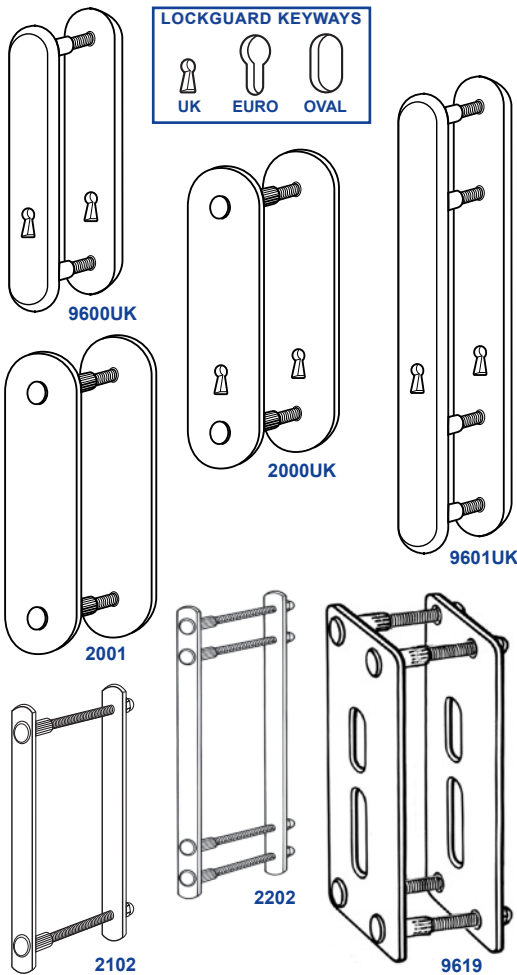

KICKSTOP HINGEGUARD™

DOOR REINFORCER for HINGE

2001	NO KEYWAY - 2 BOLT FIXINGS	
WH, BN, SS	203 x 50 x 3mm	£18.30

KICKSTOP SASHLOCKGUARD™

DOOR REINFORCER for MORTICE SASHLOCK

Reversible Offset Plates - use with existing lock furniture

9619	UNIVERSAL - 4 BOLT FIXINGS	
WH, G, SS	240 x 75 x 3mm	£25.90
BLX	240 x 75 x 3mm	£32.90

KICKSTOP FRAMEGUARD™

FRAME REINFORCER for STRIKING PLATE or HINGE

9602	BEVEL EDGE PLATES - 4 BOLT FIXINGS	
BK, WH, G, SS	300 x 20 x 7mm	£19.40
BLX, CP	300 x 20 x 7mm	£25.90
2002	ROUND EDGE PLATES - 4 BOLT FIXINGS	
WH, BN, SS	300 x 20 x 5mm	£17.40
2012 WH	300 x 16 x 5mm	£17.40
2102	ROUND EDGE PLATES - 2 BOLT FIXINGS	
WH, BN, SS	203 x 20 x 5mm	£14.40
2202	ROUND EDGE PLATES - 4 BOLT FIXINGS	
WH, BN, SS	240 x 20 x 5mm	£17.40
2003	OFFSET 40mm WIDE EXTERNAL PLATE	
WH, BN, SS	300 x 20 x 5mm	£17.90

LOCKGUARD KEYWAYS